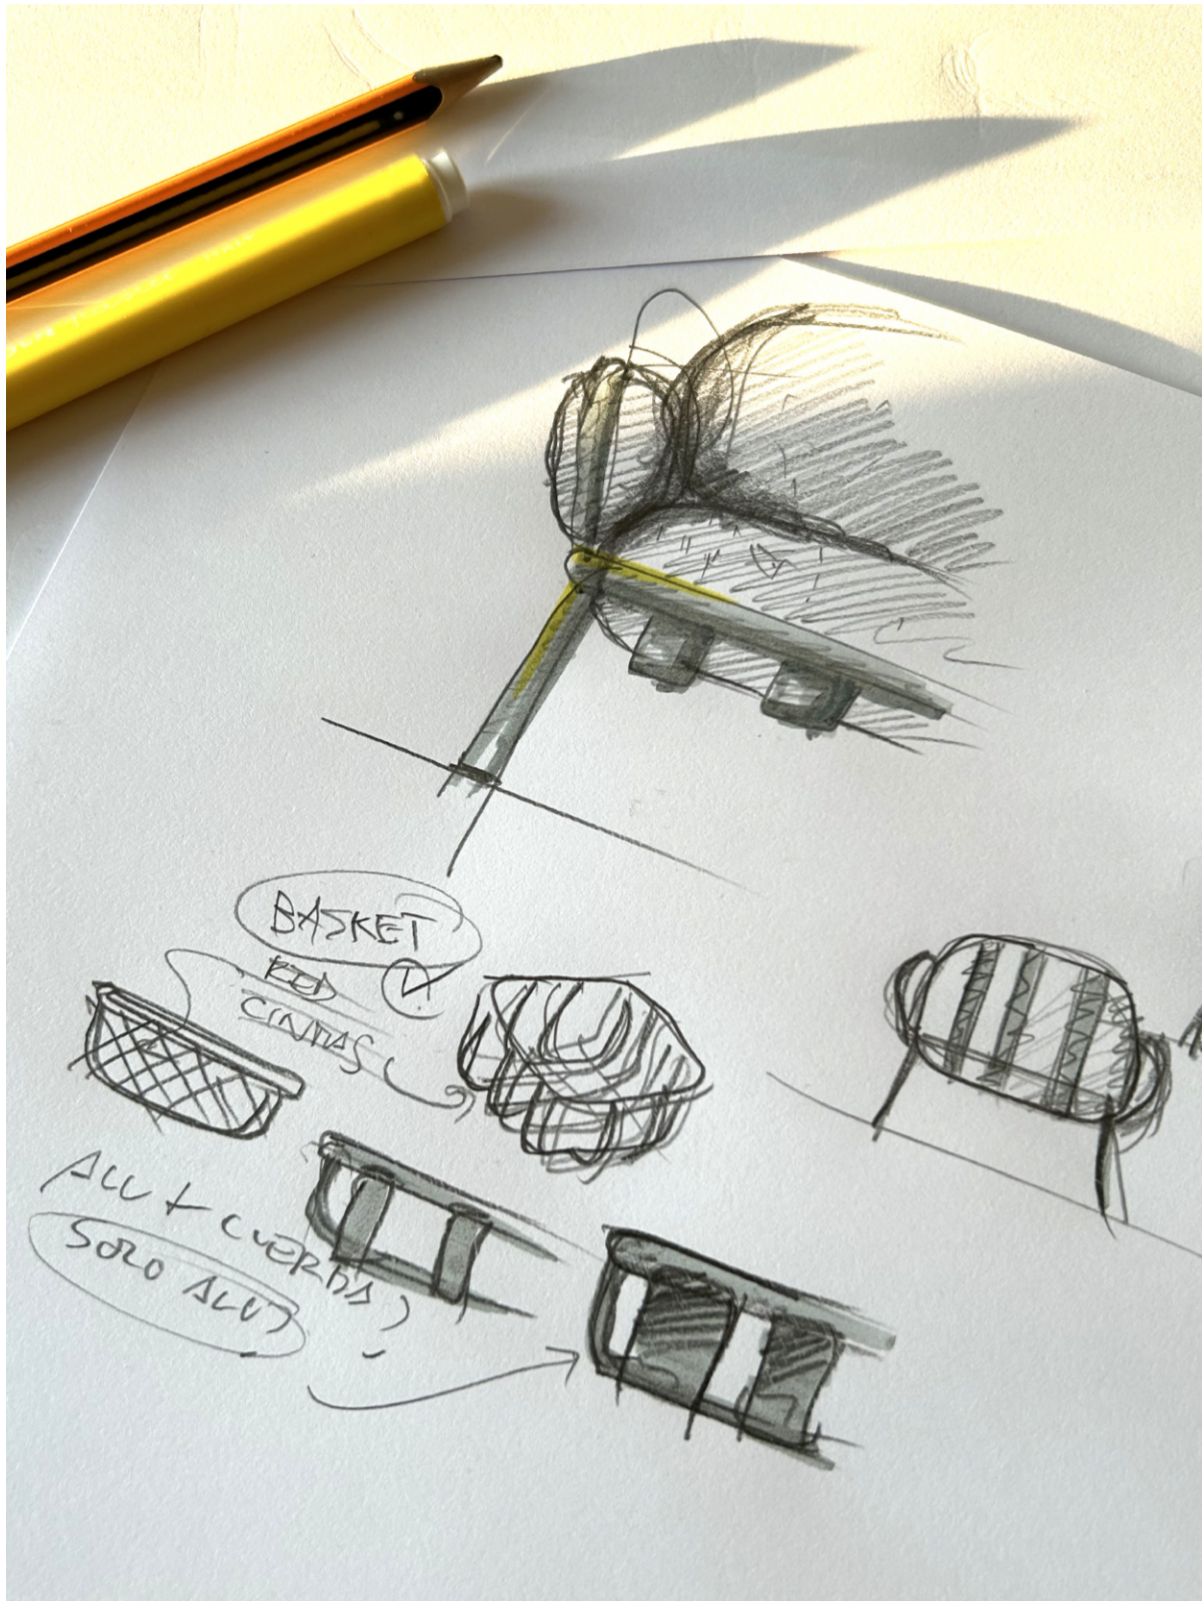

MADE STUDIO

/ Architecture
and Design

Our core is Function and our attitude is Emotion, always looking forward to get the extrardinar y from the ordinary.

www.made-studio.eu